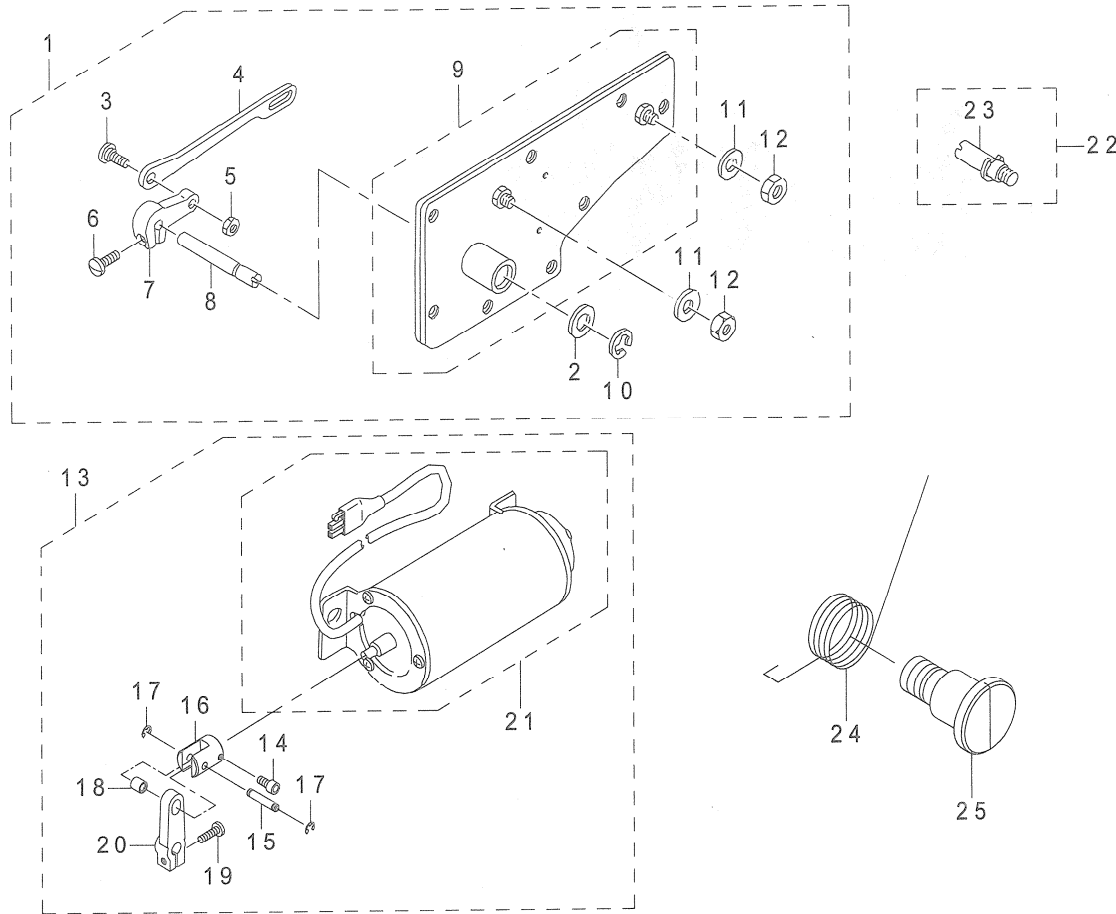

# AK-85B PARTS LIST

NO.	DESCRIPTION	Q'TY
1	SIDE PLATE ASH. B	1
2	WASHER	1
3	SHOULDER SCREW	1
4	SOLENOID LINK	1
5	NUT	1
6	SCREW	1
7	SOLENOID ARM	1
8	SOLENOID SHAFT	1
9	SIDE PLATE ASM. A	1
10	E-RING 7	1
11	WASHER	2
12	NUT	2
13	"AK" SOLENOID ASM. B	1
14	SCREW	1
15	SOLENOID PIN	1
16	SOLENOID COLLAR	1
17	E-RING 4	2
18	SOLENOID PIN COLLAR	1
19	SCREW	1
20	SOLENOID ARM. A	1
21	"AK" SOLENOID ASM. A	1
22	SHAFT PIN ASM.	1
23	E-RING	1
24	KNEE LIFTING LINK SPRING	1
25	KNEE LIFTING LINK STEP SCREW	1